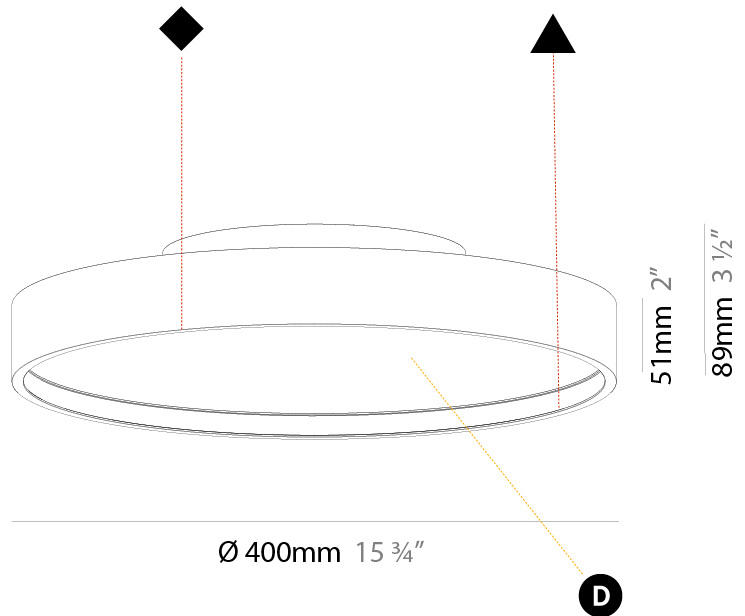

1. To build a product code in our configurator select the specify button on the base model # product page
2. To build a manual product code on this datasheet choose from the options listed below in blue font and add the suffix to the base model #

GENERAL

Series: Sign Diva
Subseries: Sign Diva Korona
Brand: Prolicht
Division: Architectural
Mounting Type: Surface
Mounting Location: Ceiling
Subcategory: Ambient

PHYSICAL

Shape: Round
Diameter (mm): 400
Diameter (in): 15 3/4
Height (mm): 89
Height (in): 3 1/2
Light Distribution: Direct
Weight (kg): 2.636
Weight (lbs): 5.811
Diffuser: PMMA - Opal/Micro-Prism/Sparkling Secret/Vintage Industrial
Fixture Finish: SSR / BKV / CWI / CRY / HAB / UFT / ITA / RUA / FTG / MYG / LOD / PUS / FRO / FUP / KIA / POP / BLS / SPG / MEY / GOH / GUM / CHC / COM / ABZ / JAG / OBR / MOS / ROR
Fixture Material: Extruded Aluminum / Steel

ELECTRICAL

Lamp Type: LED (Zhaga Standard)
Input Wattage (W): 19.8
Total Output Wattage (W): 16
Dimming: Tri-Mode (Non-Dimming and Phase Dimming (120Vac only) and 0-10V Dimming)
Driver Included: Yes
Driver Location: Integrated
Driver Type: Constant Current - Universal
Driver Class: Class 2
Input Voltage (V): 120 - 277
Constant Current (MA): 500

LED

Color Temperature (°K): 3000 / 3500 / 4000
Max. Delivered Lumen (lm): 2260 / 2293 / 2340
CRI: >90 CRI
Lamp Life (hrs): 50000

OPTICAL

RATINGS AND CERTIFICATIONS

Certified By: Certified for North American Standards
IP rating: IP20