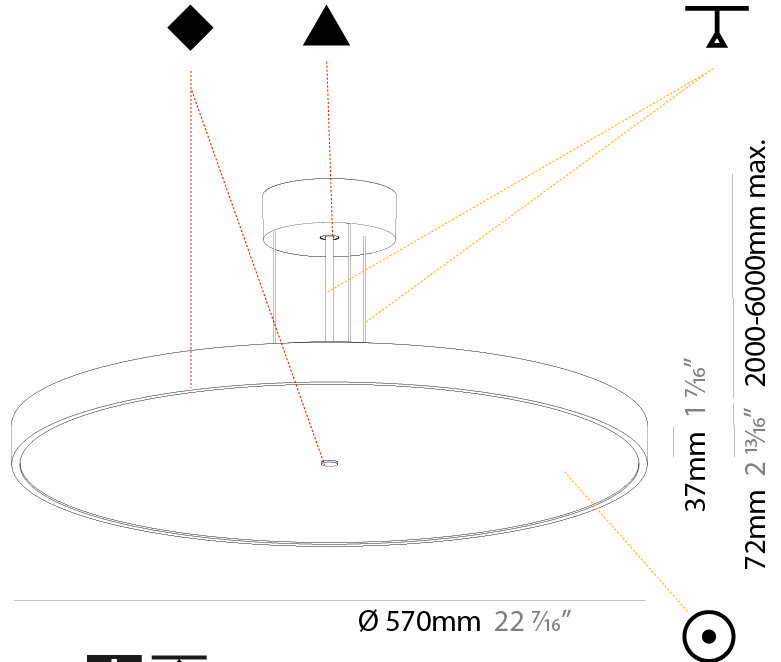

GENERAL

Series: Sign Diva
Subseries: Sign Diva
Brand: Prolicht
Division: Architectural
Mounting Type: Suspension
Mounting Location: Ceiling
Subcategory: Pendant

PHYSICAL

Shape: Round
Diameter (mm): 570
Diameter (in): 22 7/16
Height (mm): 72
Height (in): 2 13/16
Max. Overall Height (mm): 6072
Max. Overall Height (in): 239 1/16
Light Distribution: Direct
Weight (kg): 7.802
Weight (lbs): 17.2

Diffuser: PMMA - Opal / Micro-Prism / Sparkling Secret / Vintage Industrial with Shine Ring

Fixture Finish: SSR / BKV / CWI / CRY / HAB / UFT / ITA / RUA / FTG / MYG / LOD / PUS / FRO / FUP / KIA / POP / BLS / SPG / MEY / GOH / GUM / CHC / COM / ABZ / JAG / OBR / MOS / ROR

Fixture Material: Extruded Aluminum / Steel

Cable Details: 2000mm or 6000mm Transparent Cable

ELECTRICAL

Lamp Type: LED (Zhaga Standard)
Input Wattage (W): 58.3
Total Output Wattage (W): 53
Dimming: Tri-Mode (Non-Dimming and Phase Dimming (120Vac only) and 0-10V Dimming)
Driver Included: Yes
Driver Location: Integrated
Driver Type: Constant Current - Universal
Driver Class: Class 2
Input Voltage (V): 120 - 277
Constant Current (MA): 350

LED

Color Temperature (°K): 2700 / 3000 / 3500 / 4000
Max. Delivered Lumen (lm): 5060 / 6120 / 6233 / 6360
CRI: >90 CRI
Lamp Life (hrs): 50000

OPTICAL

RATINGS AND CERTIFICATIONS

Certified By: Certified for North American Standards
IP rating: IP20

PROJECT _____
TYPE _____
SPECIFIER _____
QUANTITY _____
DATE _____