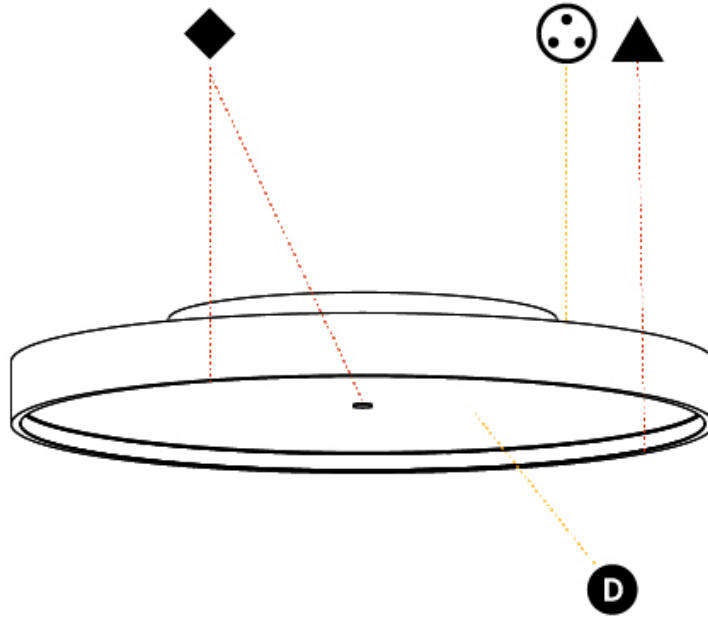

SIGN DIVA KORONA SURFACE

A3D097-

PROJECT

TYPE

SPECIFIER

QUANTITY

DATE

A