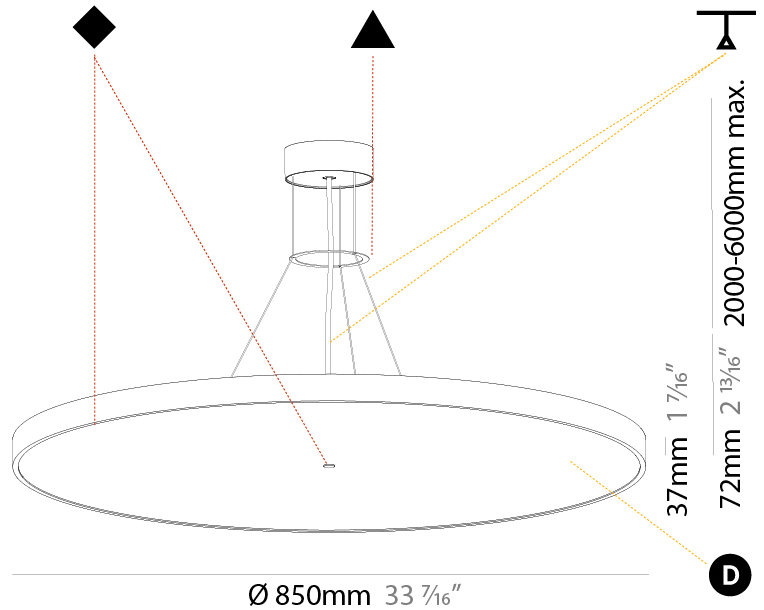

GENERAL

Series: Sign Diva
Subseries: Sign Diva
Brand: Prolicht
Division: Architectural
Mounting Type: Suspension
Mounting Location: Ceiling
Subcategory: Pendant

PHYSICAL

Shape: Round
Diameter (mm): 850
Diameter (in): 33 ⁷/₁₆"
Height (mm): 72
Height (in): 2 ¹³/₁₆"
Max. Overall Height (mm): 6072
Max. Overall Height (in): 239 ⁷/₁₆"
Light Distribution: Direct
Weight (kg): 14.005
Weight (lbs): 30.88

Diffuser: PMMA - Opal / Micro-Prism / Sparkling Secret / Vintage Industrial

Fixture Finish: SSR / BKV / CWI / CRY / HAB / UFT / ITA / RUA / FTG / MYG / LOD / PUS / FRO / FUP / KIA / POP / BLS / SPG / MEY / GOH / GUM / CHC / COM / ABZ / JAG / OBR / MOS / ROR

Fixture Material: Extruded Aluminum / Steel

Cable Details: 2000mm or 6000mm Transparent Cable

ELECTRICAL

Lamp Type: LED (Zhaga Standard)
Input Wattage (W): 96.8
Total Output Wattage (W): 76.8
Dimming: Tri-Mode (Non-Dimming and Phase Dimming (120Vac only) and 0-10V Dimming)
Driver Included: Yes
Driver Location: Integrated
Driver Type: Constant Current - Universal
Driver Class: Class 2
Input Voltage (V): 120 - 277
Constant Current (MA): 600

LED

Color Temperature (°K): 2700 / 3000 / 3500 / 4000
Max. Delivered Lumen (lm): 7960 / 9950 / 10153 / 10360
CRI: >90 CRI
Lamp Life (hrs): 50000

OPTICAL

RATINGS AND CERTIFICATIONS

Certified By: Certified for North American Standards
IP rating: IP20

PROJECT
TYPE
SPECIFIER
QUANTITY
DATE