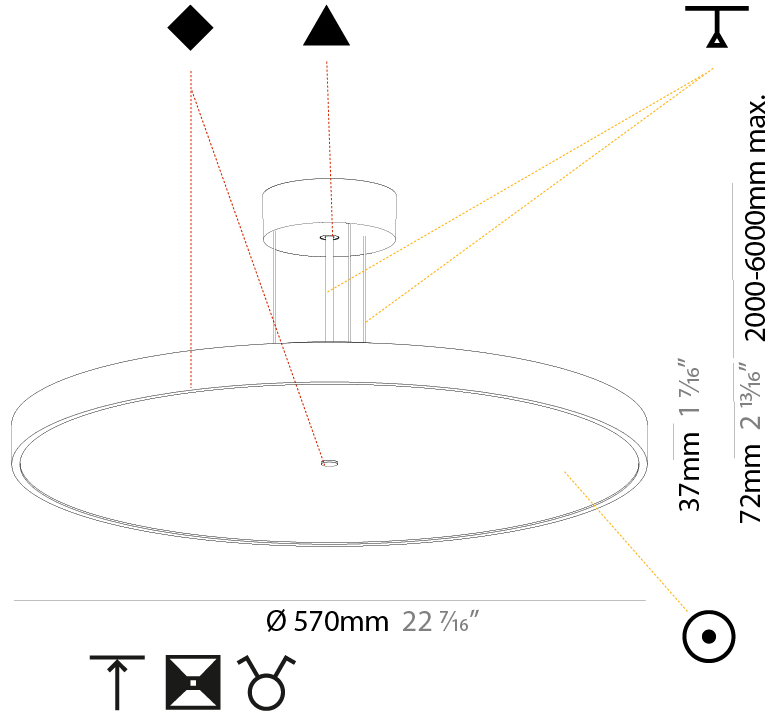

GENERAL

Series: Sign Diva
Subseries: Sign Diva
Brand: Prolicht
Division: Architectural
Mounting Type: Suspension
Mounting Location: Ceiling
Subcategory: Pendant

PHYSICAL

Shape: Round
Diameter (mm): 570
Diameter (in): 22 7/16
Height (mm): 72
Height (in): 2 13/16
Max. Overall Height (mm): 6072
Max. Overall Height (in): 239 7/16
Light Distribution: Direct / Indirect
Weight (kg): 8.548
Weight (lbs): 18.85
Diffuser: PMMA - Opal / Micro-Prism / Sparkling Secret / Vintage Industrial with Shine Ring
Fixture Finish: SSR / BKV / CWI / CRY / HAB / UFT / ITA / RUA / FTG / MYG / LOD / PUS / FRO / FUP / KIA / POP / BLS / SPG / MEY / GOH / GUM / CHC / COM / ABZ / JAG / OBR / MOS / ROR
Fixture Material: Extruded Aluminum / Steel
Cable Details: 2000mm or 6000mm Transparent Cable

ELECTRICAL

Lamp Type: LED (Zhaga Standard)
Input Wattage (W): 80.3
Total Output Wattage (W): 53 / 18
Dimming: Tri-Mode (Non-Dimming and Phase Dimming (120Vac only) and 0-10V Dimming)
Driver Included: Yes
Driver Location: Integrated
Driver Type: Constant Current - Universal
Driver Class: Class 2
Input Voltage (V): 120 - 277
Constant Current (MA): 350

LED

Color Temperature (°K): 2700 / 3000 / 3500 / 4000
Max. Delivered Lumen (lm): 6110 / 7650 / 7801 / 7960
CRI: >90 CRI
Lamp Life (hrs): 50000

OPTICAL

RATINGS AND CERTIFICATIONS

Certified By: Certified for North American Standards
IP rating: IP20

PROJECT
TYPE
SPECIFIER
QUANTITY
DATE