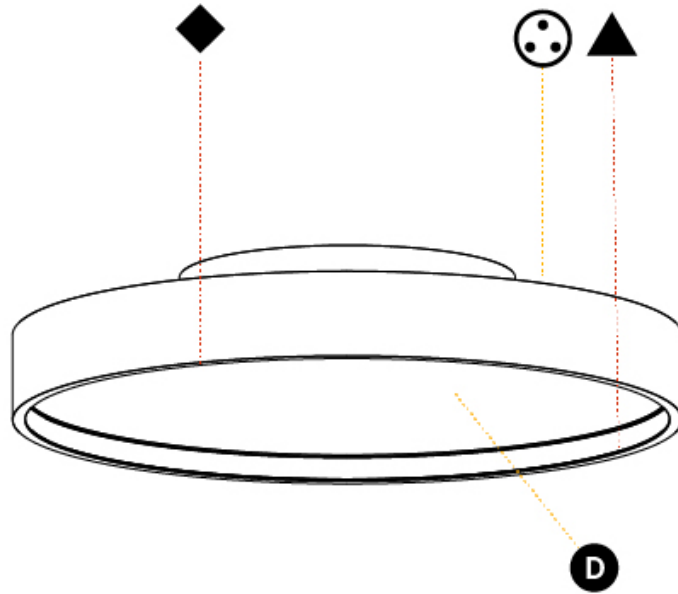

SIGN DIVA KORONA SURFACE

A3D096-

PROJECT

TYPE

SPECIFIER

QUANTITY

DATE