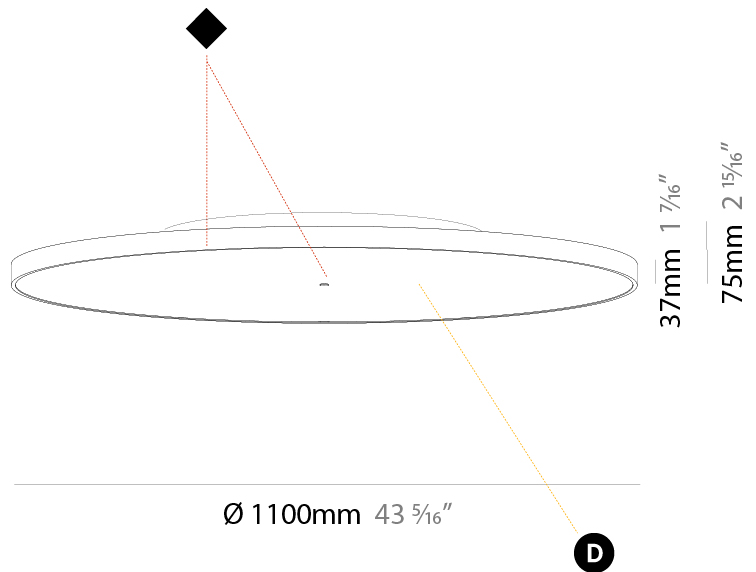

GENERAL

Series: Sign Diva
Subseries: Sign Diva
Brand: Prolicht
Division: Architectural
Mounting Type: Surface
Mounting Location: Ceiling
Subcategory: Ambient

PHYSICAL

Shape: Round
Diameter (mm): 1100
Diameter (in): 43 ⁵/₁₆
Height (mm): 75
Height (in): 2 ¹⁵/₁₆
Light Distribution: Direct
Weight (kg): 18.324
Weight (lbs): 40.397
Diffuser: PMMA - Opal/Micro-Prism/Sparkling Secret/Vintage Industrial with Shine Ring
Fixture Finish: SSR / BKV / CWI / CRY / HAB / UFT / ITA / RUA / FTG / MYG / LOD / PUS / FRO / FUP / KIA / POP / BLS / SPG / MEY / GOH / GUM / CHC / COM / ABZ / JAG / OBR / MOS / ROR
Fixture Material: Extruded Aluminum / Steel

ELECTRICAL

Lamp Type: LED (Zhaga Standard)
Input Wattage (W): 169.4
Total Output Wattage (W): 134
Dimming: Tri-Mode (Non-Dimming and Phase Dimming (120Vac only) and 0-10V Dimming)
Driver Included: Yes
Driver Location: Integrated
Driver Type: Constant Current - Universal
Driver Class: Class 2
Input Voltage (V): 120 - 277
Constant Current (MA): 600

LED

Color Temperature (°K): 3000 / 3500 / 4000
Max. Delivered Lumen (lm): 19520 / 19933 / 20340
CRI: >90 CRI
Lamp Life (hrs): 50000

OPTICAL

RATINGS AND CERTIFICATIONS

Certified By: Certified for North American Standards
IP rating: IP20