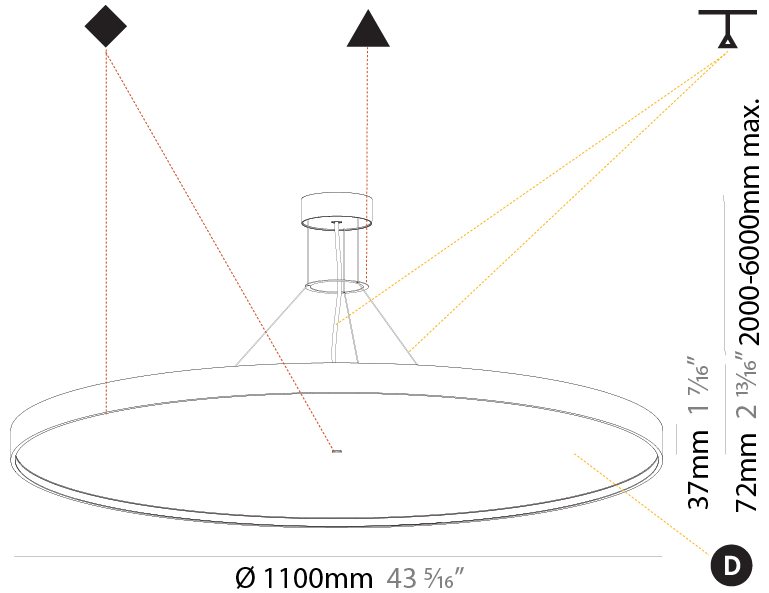

GENERAL

Series: Sign Diva
Subseries: Sign Diva
Brand: Prolicht
Division: Architectural
Mounting Type: Suspension
Mounting Location: Ceiling
Subcategory: Pendant

PHYSICAL

Shape: Round
Diameter (mm): 1100
Diameter (in): 43 ⁵/₁₆"
Height (mm): 72
Height (in): 2 ¹³/₁₆"
Light Distribution: Direct / Indirect
Weight (kg): 20.78
Weight (lbs): 45.81
Diffuser: PMMA - Opal / Micro-Prism / Sparkling Secret / Vintage Industrial
Fixture Finish: SSR / BKV / CWI / CRY / HAB / UFT / ITA / RUA / FTG / MYG / LOD / PUS / FRO / FUP / KIA / POP / BLS / SPG / MEY / GOH / GUM / CHC / COM / ABZ / JAG / OBR / MOS / ROR
Fixture Material: Extruded Aluminum / Steel
Cable Details: 2,000mm/78 3/4" or 6,000mm/236 1/4" Transparent Cable

ELECTRICAL

Lamp Type: LED (Zhaga Standard)
Input Wattage (W): 169.4 / 28.6
Total Output Wattage (W): 135 / 24
Dimming: Tri-Mode (Non-Dimming and Phase Dimming (120Vac only) and 0-10V Dimming)
Driver Included: Yes
Driver Location: Integrated
Driver Type: Constant Current - Universal
Driver Class: Class 2
Input Voltage (V): 120 - 277
Constant Current (MA): 600 / 350

LED

Color Temperature (*K): 2700 / 3000 / 3500 / 4000
Max. Delivered Lumen (lm): 20030 / 20610 / 21050 / 21480
CRI: >90 CRI
Lamp Life (hrs): 50000

OPTICAL

RATINGS AND CERTIFICATIONS

Certified By: Certified for North American Standards
IP rating: IP20

PROJECT
TYPE
SPECIFIER
QUANTITY
DATE