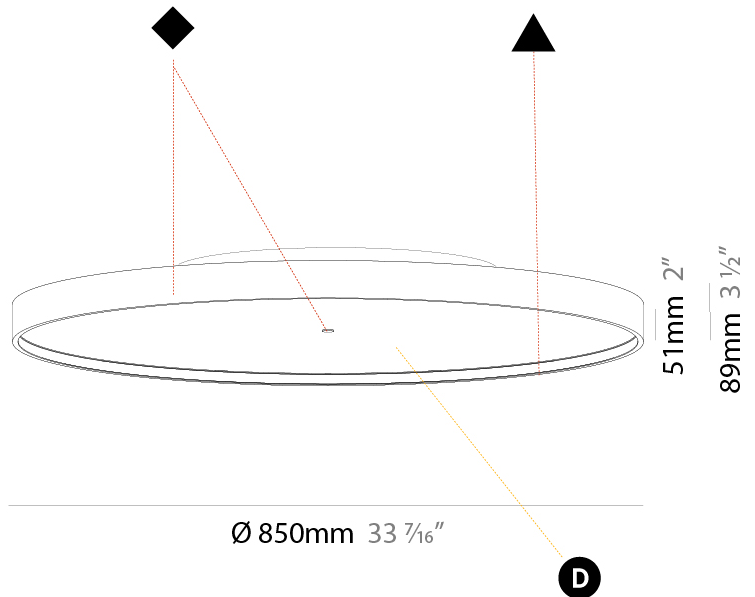

GENERAL

Series: Sign Diva
Subseries: Sign Diva Korona
Brand: Prolicht
Division: Architectural
Mounting Type: Surface
Mounting Location: Ceiling
Subcategory: Ambient

PHYSICAL

Shape: Round
Diameter (mm): 850
Diameter (in): 33 7/16
Height (mm): 89
Height (in): 3 1/2
Light Distribution: Direct
Weight (kg): 13.244
Weight (lbs): 29.198

Diffuser: [PMMA - Opal/Micro-Prism/Sparkling Secret/Vintage Industrial](#)
Fixture Finish: [SSR / BKV / CWI / CRY / HAB / UFT / ITA / RUA / FTG / MYG / LOD / PUS / FRO / FUP / KIA / POP / BLS / SPG / MEY / GOH / GUM / CHC / COM / ABZ / JAG / OBR / MOS / ROR](#)
Fixture Material: [Extruded Aluminum / Steel](#)

ELECTRICAL

Lamp Type: LED (Zhaga Standard)
Input Wattage (W): 96.8
Total Output Wattage (W): 76.8
Dimming: Tri-Mode (Non-Dimming and Phase Dimming (120Vac only) and 0-10V Dimming)
Driver Included: Yes
Driver Location: Integrated
Driver Type: Constant Current - Universal
Driver Class: Class 2
Input Voltage (V): 120 - 277
Constant Current (MA): 600

LED

Color Temperature (°K): 3000 / 3500 / 4000
Max. Delivered Lumen (lm): 11160 / 11388 / 11620
CRI: >90 CRI
Lamp Life (hrs): 50000

OPTICAL

RATINGS AND CERTIFICATIONS

Certified By: Certified for North American Standards
IP rating: IP20